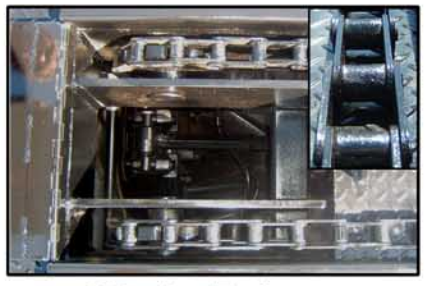

The Leader in Rooftop Delivery

SPECIFICATIONS

Weight: Approximately 1,500 lbs.
Truckbed Length: 24', 26', 28'
Hydraulic: PTO powered
Load Capacity: 40,000 lbs.

Hydraulic Power

The Power Bed is powered from the existing hydraulic system installed on the truck to run the conveyor. A simple forward and reverse hydraulic valve is all that is needed to operate the Power Bed.

Heavy Duty Gear Box Drive

The drive system for the Power Bed consists of a heavy duty gear box driven by a hydraulic motor. The gear box is easily accessible for service and maintenance.

Chain Driven

The Power Bed uses a very heavy duty logging chain to move the roofing material across the bed of the truck. This chain has been tested to move 40,000 lbs. of roofing material and proven to be very reliable.

The Power Bar

The power bar is a 6" x 6" heavy duty square steel tube designed to move 40,000 lbs. of roofing material across the truck bed to the conveyor and turntable.

CLEASBY CONVEYORS

362 SOUTH MAIN ST.
CLEARFIELD, UT 84015